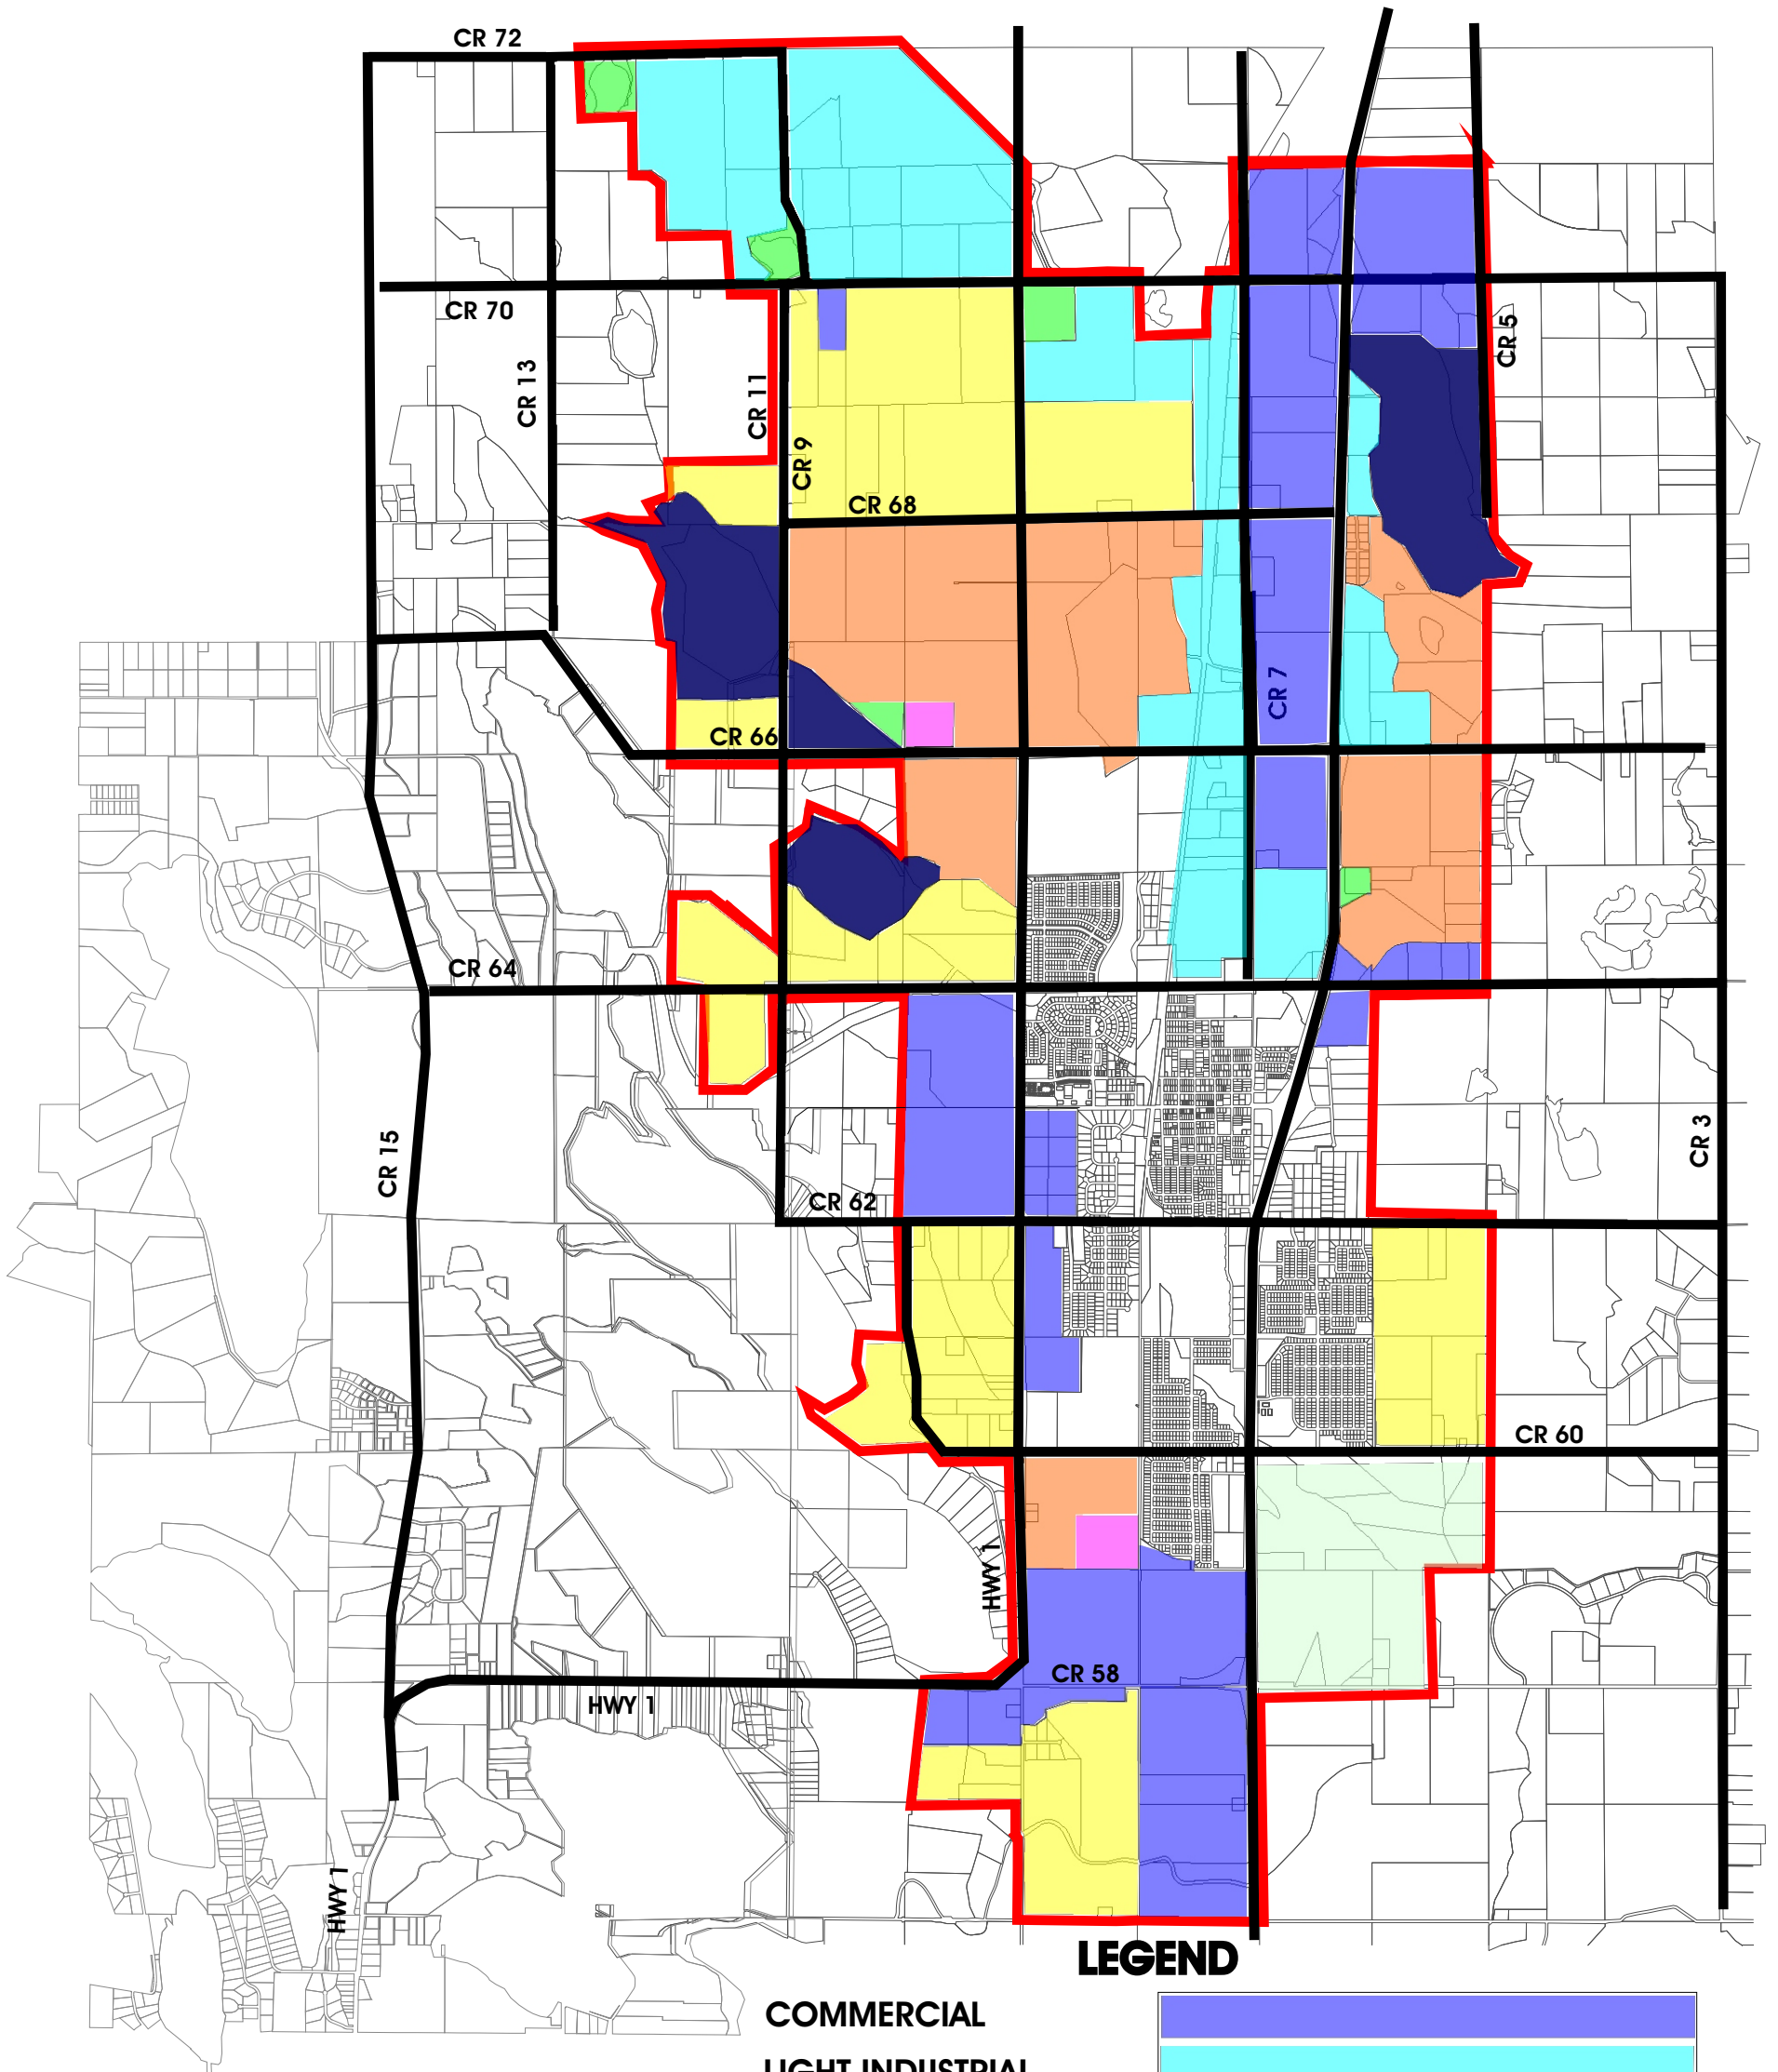

TOWN OF WELLINGTON COLORADO

COMPREHNSIVE MASTER PLAN, 2008

FUTURE LAND USE PLAN

LEGEND

- COMMERCIAL
- LIGHT INDUSTRIAL
- URBAN DENSITY RESIDENTIAL
- RURAL RESIDENTIAL
- PUBLIC/PARKS & OPEN SPACE
- AGRICULTURE
- FUTURE SCHOOL SITES
- RESERVOIRS