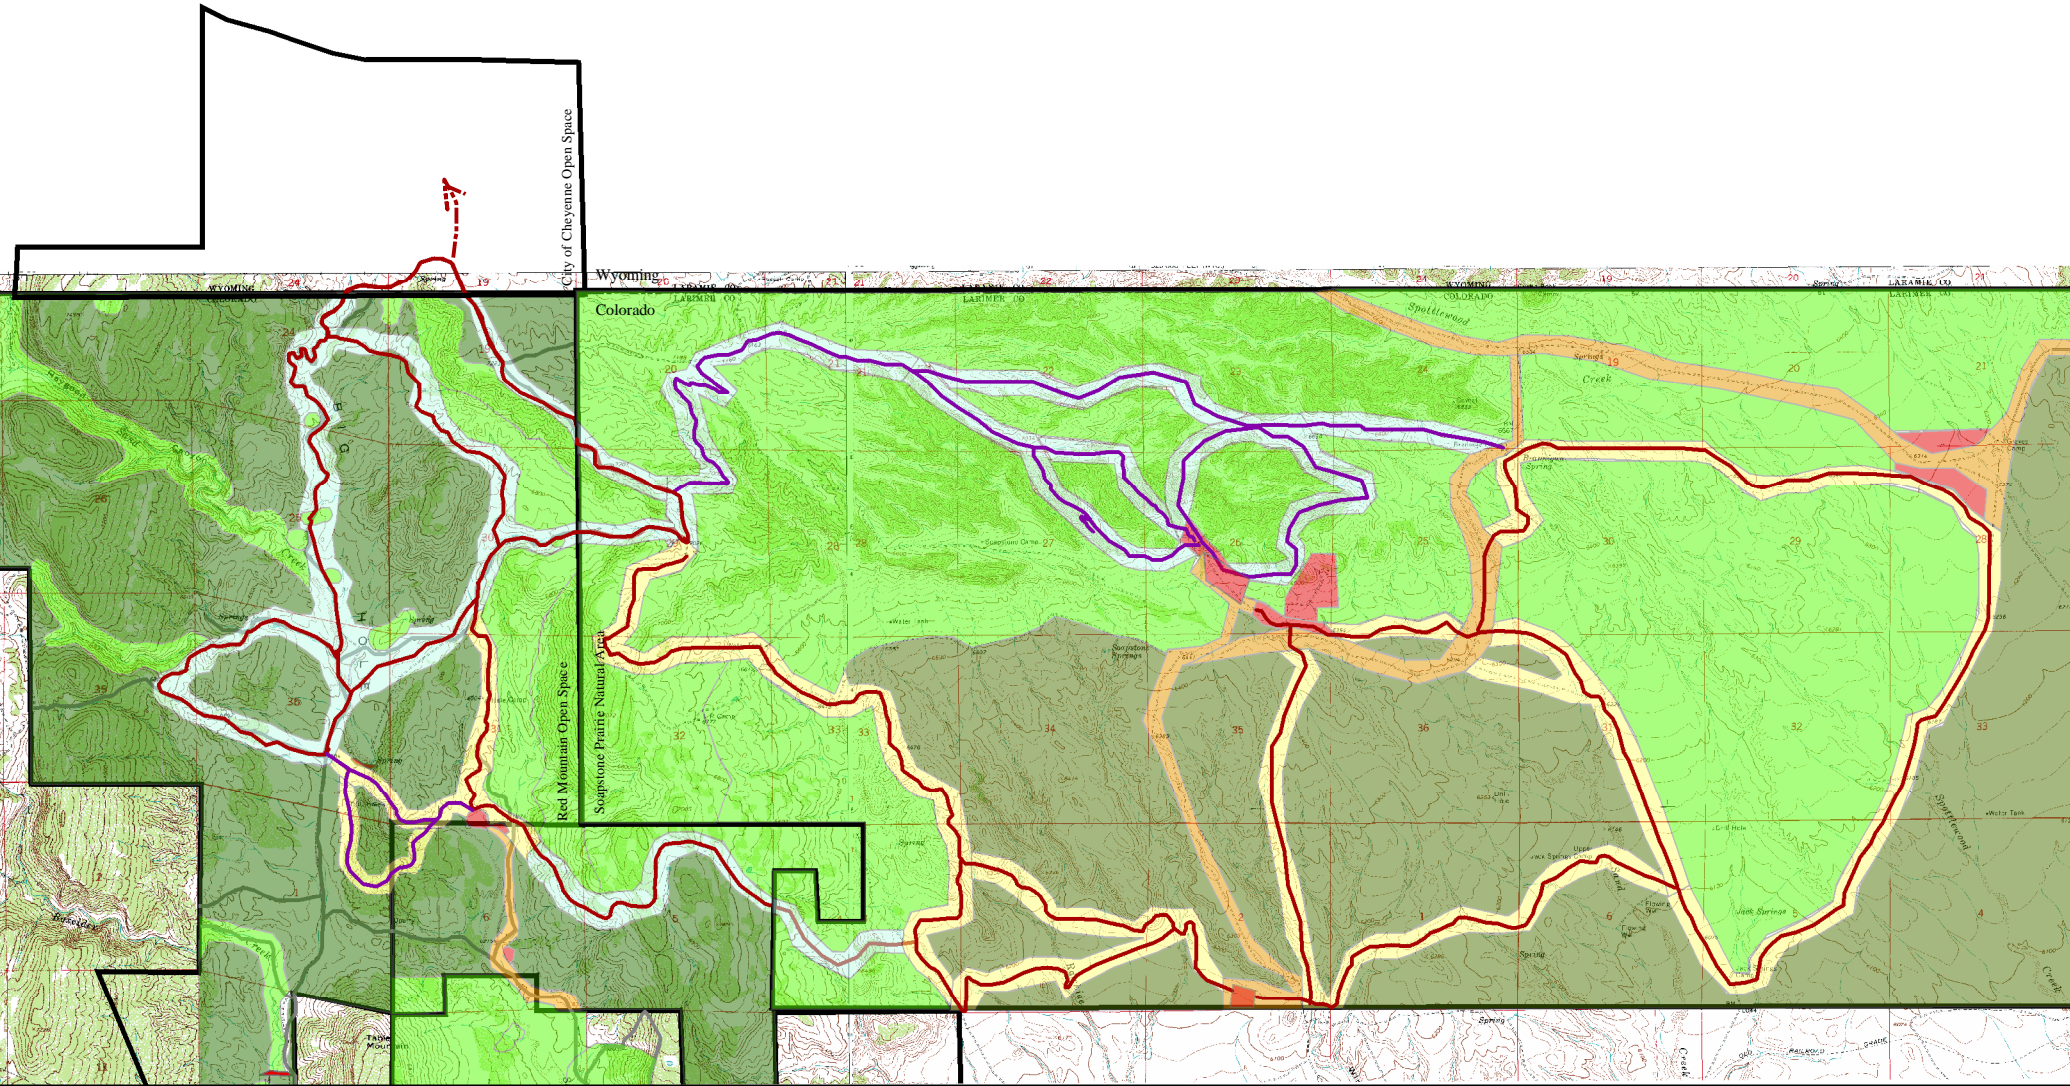

**Figure 6: Red Mountain Open Space & Soapstone Prairie Natural Area Management Zones and Conceptual Trails Map**

**Management Zone**

- Developed
- Access
- Front Country
- Backcountry
- Primitive
- Primitive/Sensitive Resource Protection

**Site Features**

- Open Space/Natural Area Boundary
- Conceptual Multi-Use Trails (Hiking, Biking, Equestrian)
- Conceptual Hiking-Only Trails
- Roads