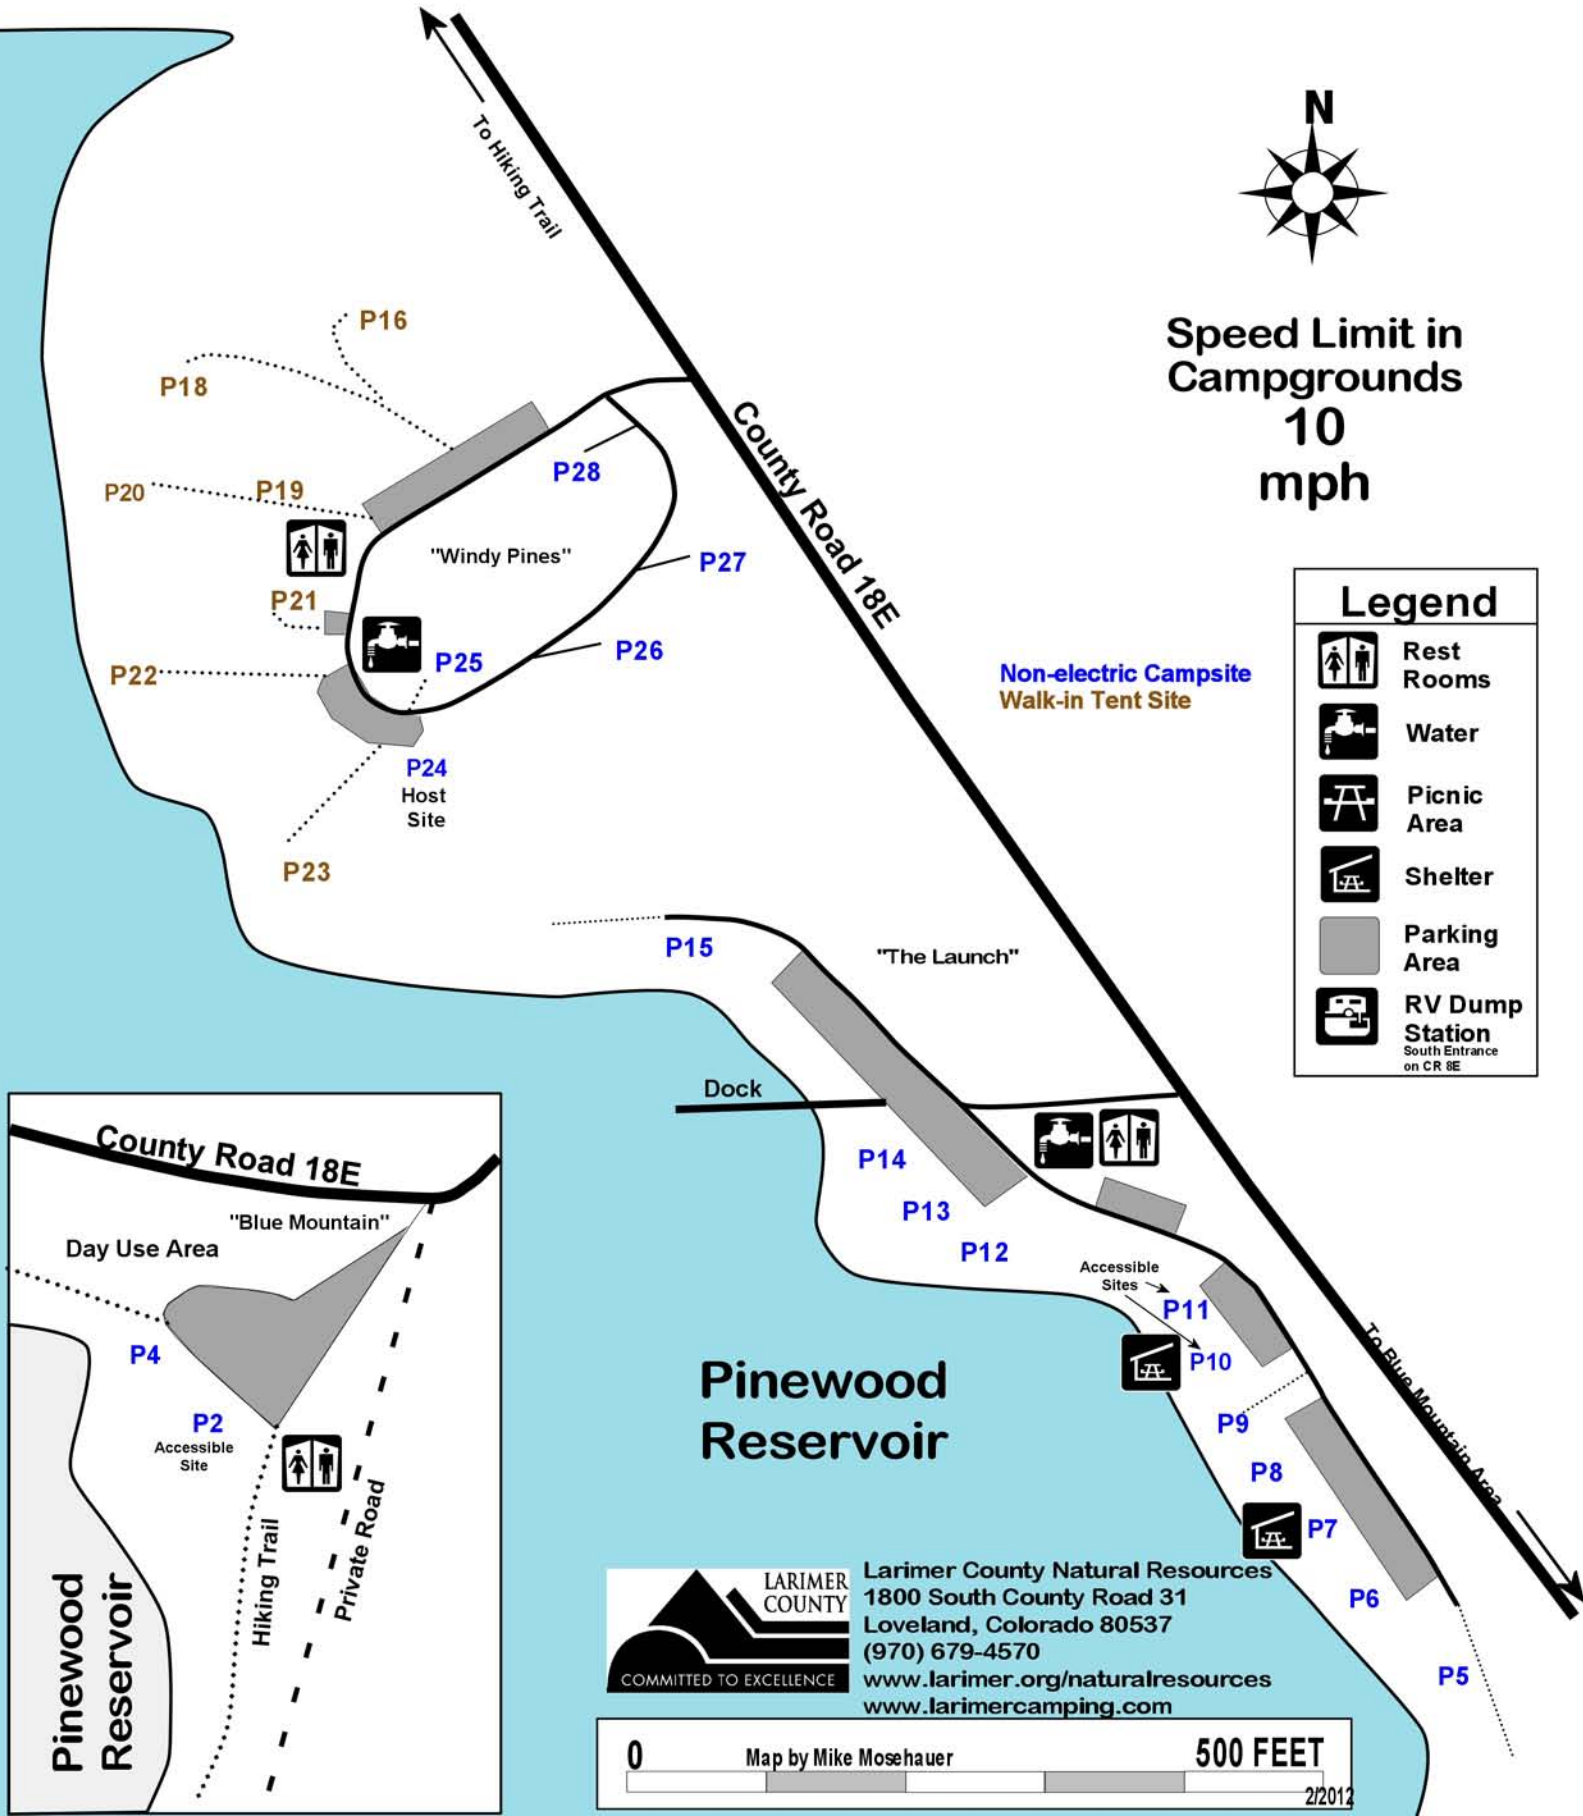

# Pinewood Campground at Pinewood Reservoir

14980 W.C.R. 18E; Loveland, CO 80537

Speed Limit in  
Campgrounds  
**10  
mph**

Legend	
	Rest Rooms
	Water
	Picnic Area
	Shelter
	Parking Area
	RV Dump Station South Entrance on CR 8E

Larimer County Natural Resources  
1800 South County Road 31  
Loveland, Colorado 80537  
(970) 679-4570  
[www.larimer.org/naturalresources](http://www.larimer.org/naturalresources)  
[www.larimercamping.com](http://www.larimercamping.com)