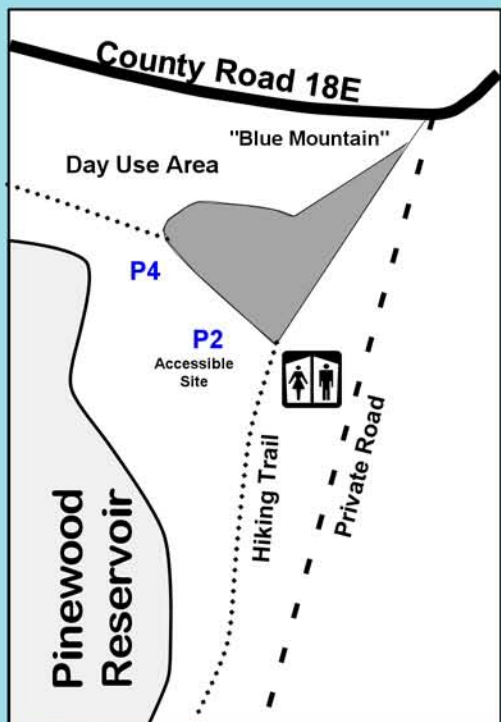

# Pinewood Campground at Pinewood Reservoir

14980 W.C.R. 18E; Loveland, CO 80537

Speed Limit in  
Campgrounds  
**10  
mph**

Legend	
	Rest Rooms
	Water
	Picnic Area
	Shelter
	Parking Area
	RV Dump Station South Entrance on CR 8E

Larimer County Natural Resources  
1800 South County Road 31  
Loveland, Colorado 80537  
(970) 679-4570  
[www.larimer.org/naturalresources](http://www.larimer.org/naturalresources)  
[www.larimercamping.com](http://www.larimercamping.com)