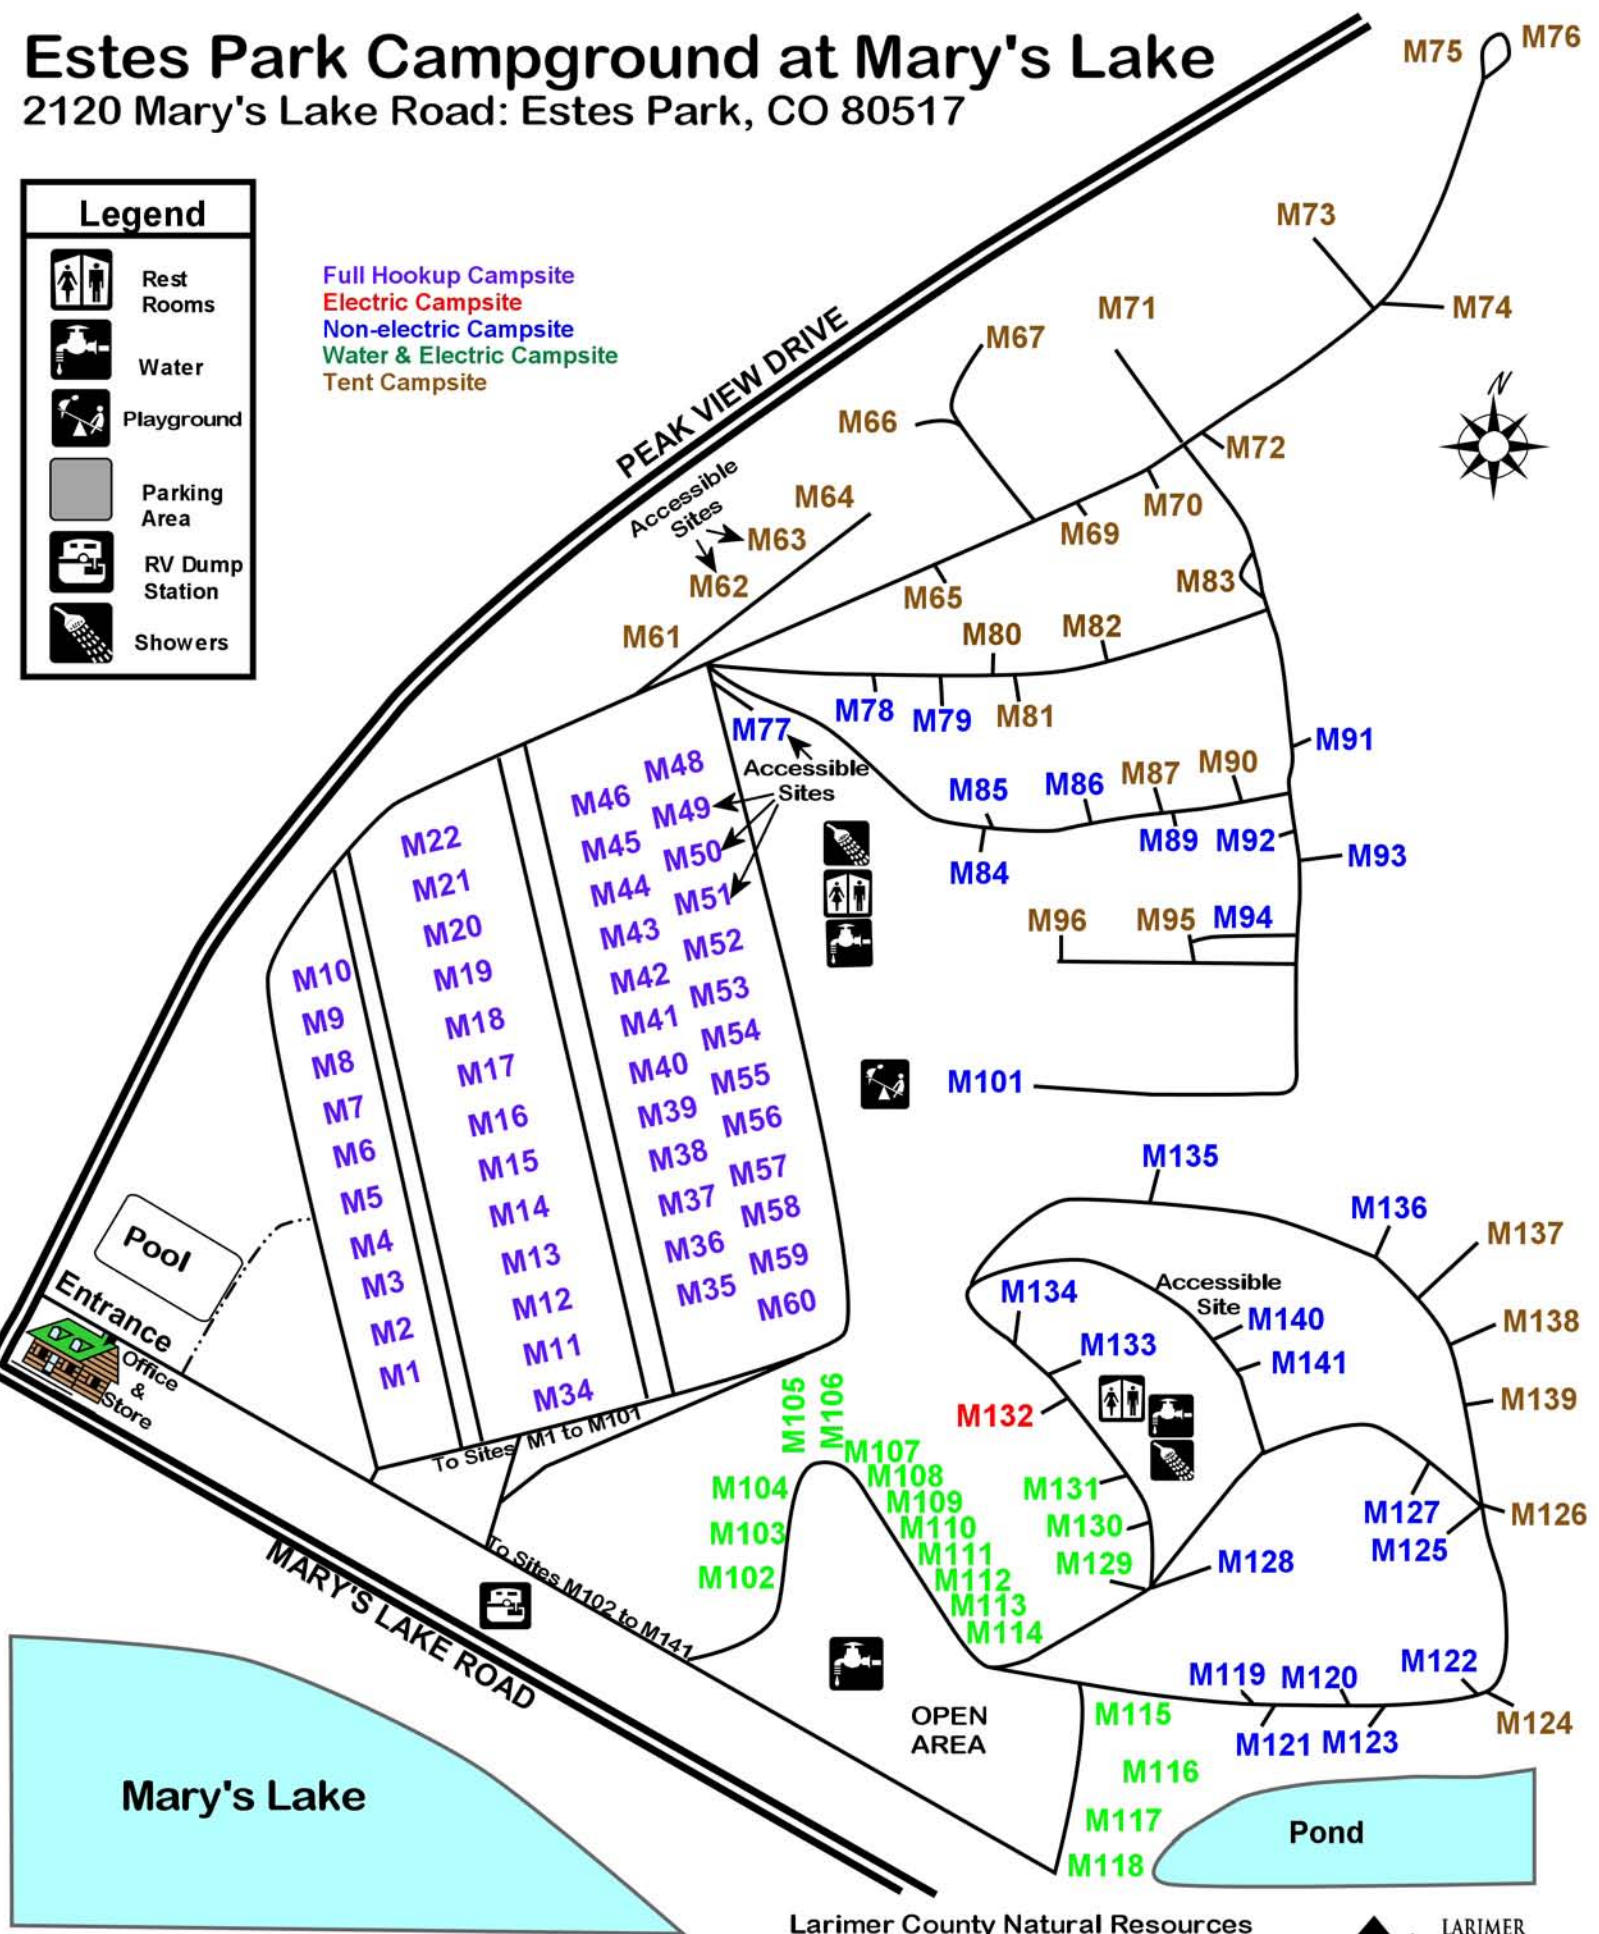

Estes Park Campground at Mary's Lake

2120 Mary's Lake Road: Estes Park, CO 80517

Legend

-  Rest Rooms
-  Water
-  Playground
-  Parking Area
-  RV Dump Station
-  Showers

Full Hookup Campsite
 Electric Campsite
 Non-electric Campsite
 Water & Electric Campsite
 Tent Campsite

0 Map by Mike Mosehauer **500 FEET**

2/2012

Larimer County Natural Resources
 1800 South County Road 31
 Loveland, CO 80537
 (970) 679-4570
www.larimer.org/naturalresources
www.larimercamping.com