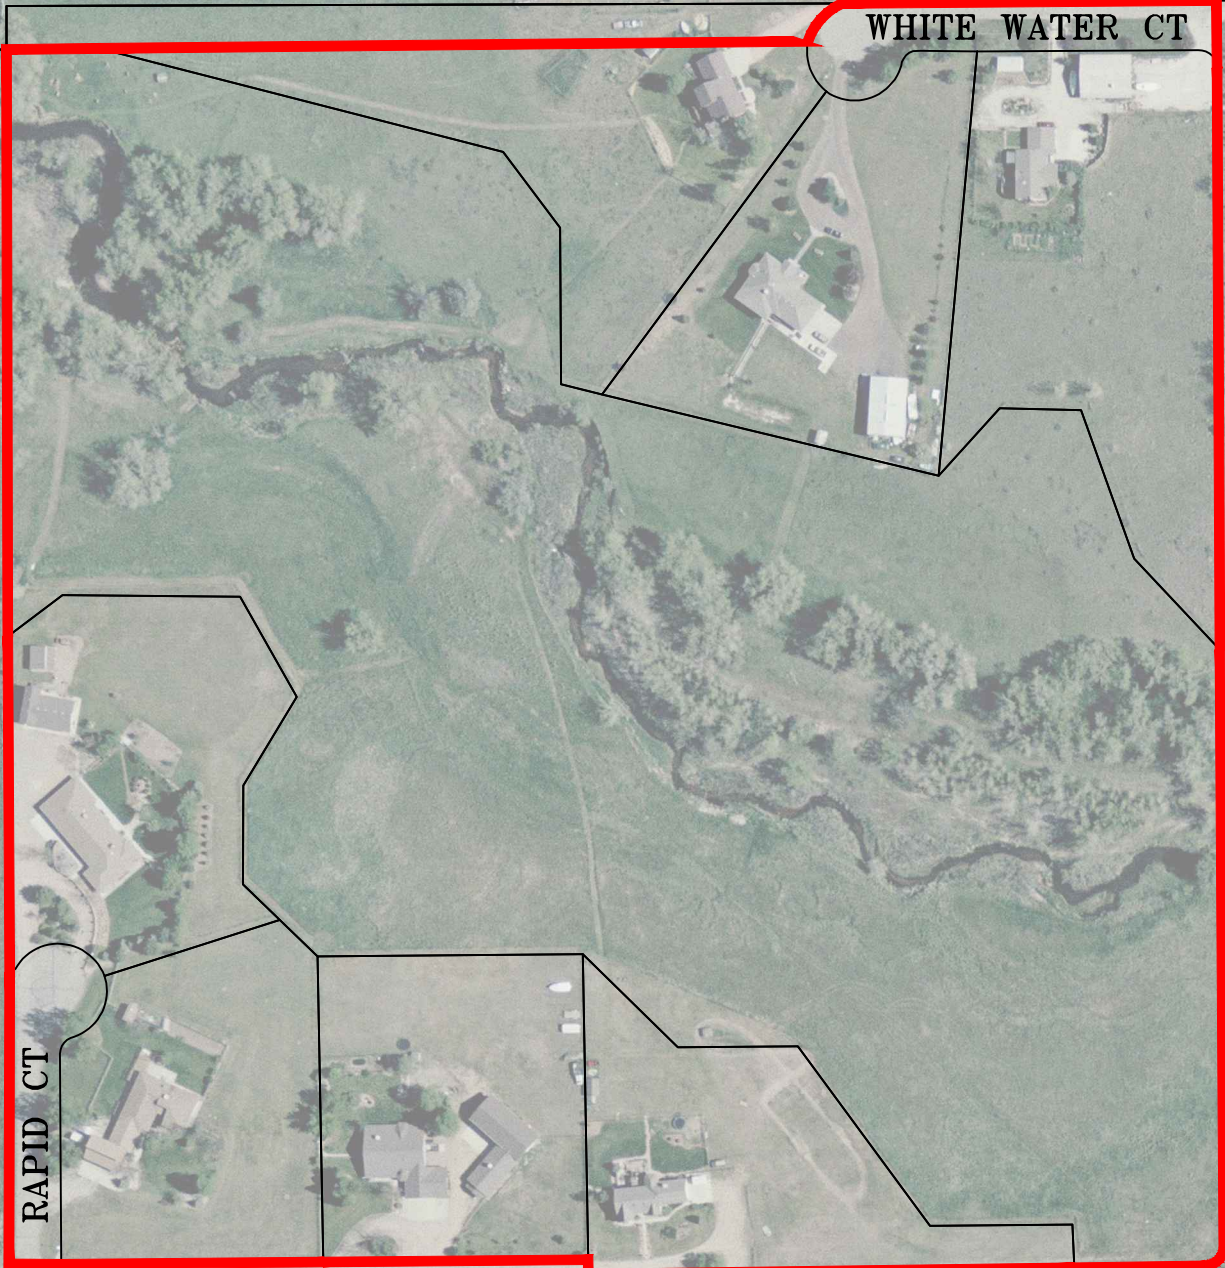

WAGON WHEEL PID #49

WHITE WATER CT

RAPID CT

RAPID LN

W COUNTY ROAD 4

S HIGHWAY 287