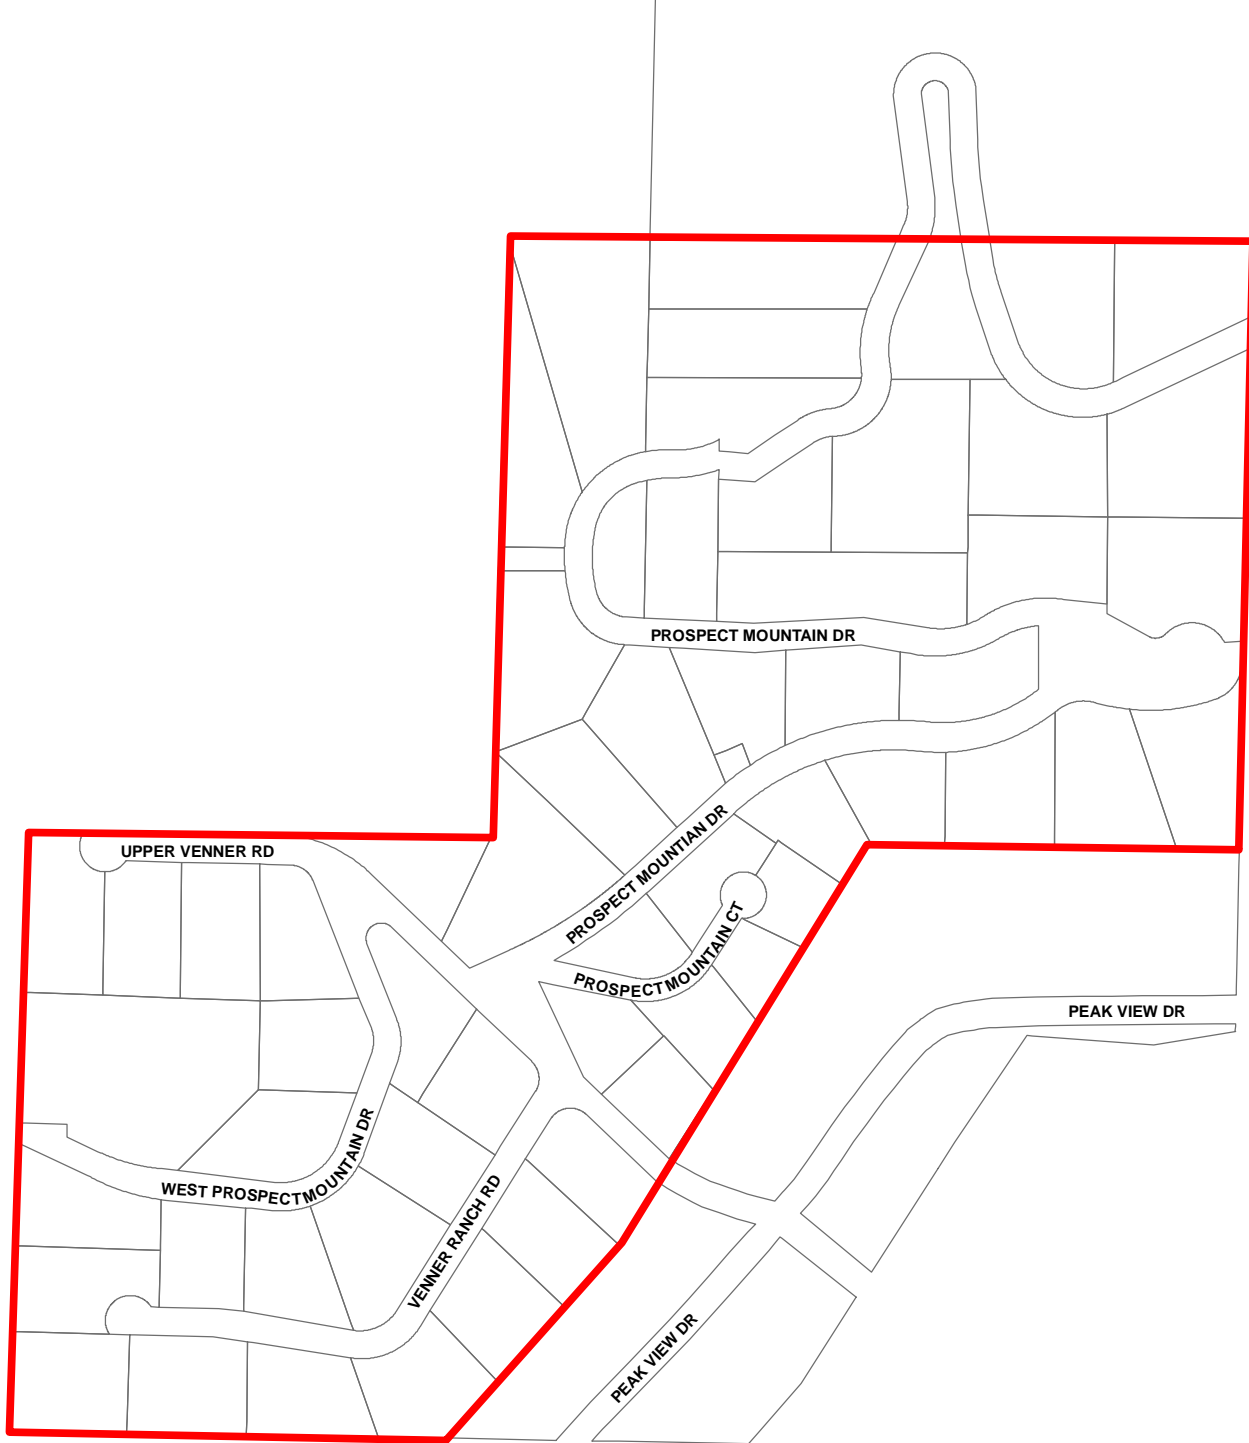

# VENNER RANCH ESTATES - GID #18

Scale: 1:5,000

## Legend

-  Venner Ranch
-  GID Boundary