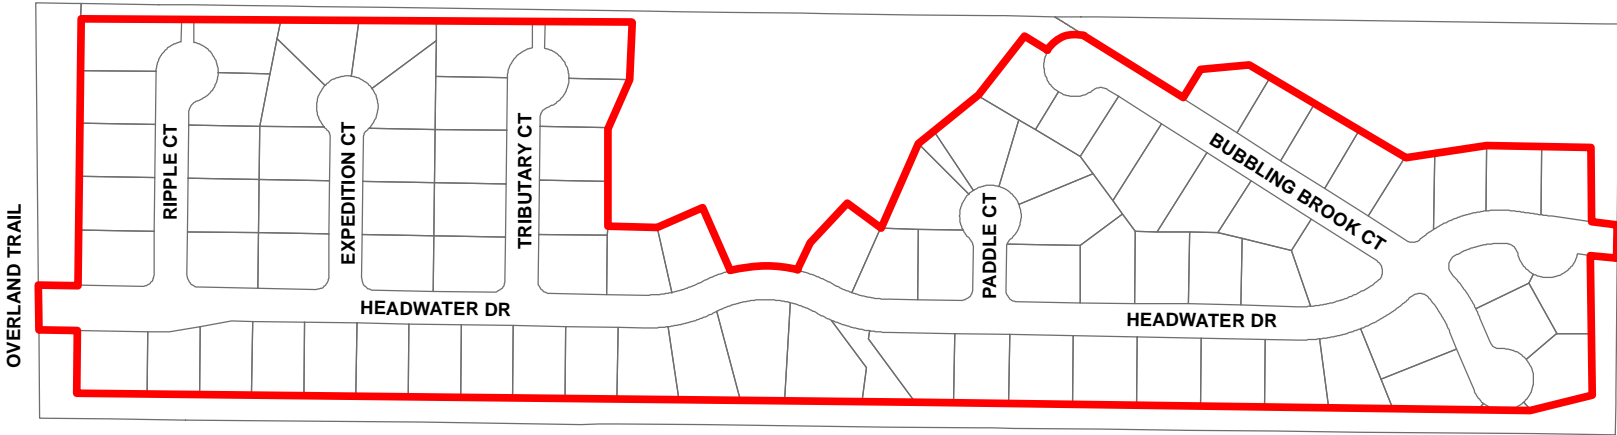

POUDRE OVERLOOK - PID #30

Scale: 1:3,750

Legend

- Poudre Overlook
- PID Boundary

4