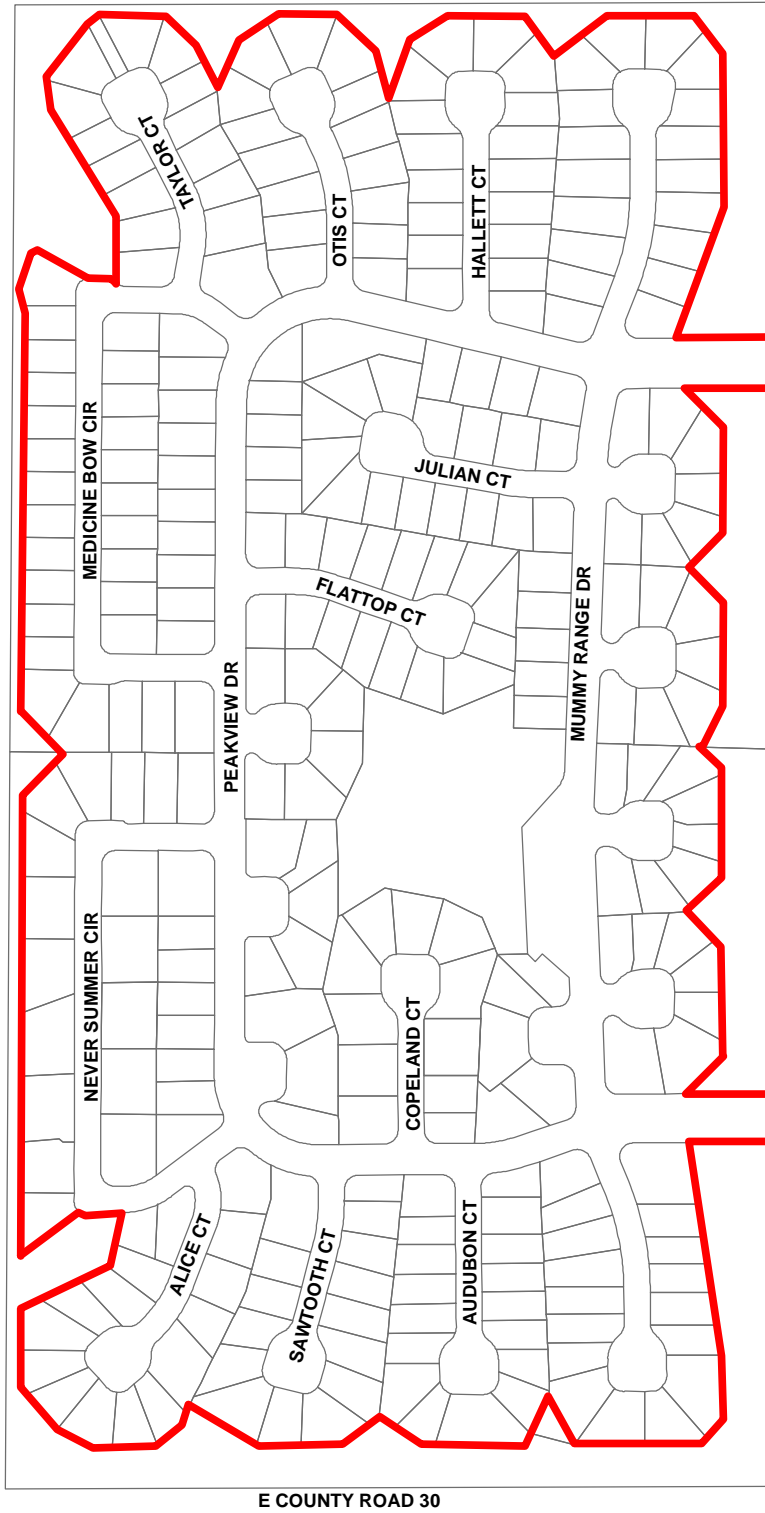

MOUNTAIN RANGE SHADOWS - PID #34

Legend

- Mountain Range Shadows
- PID Boundary

4