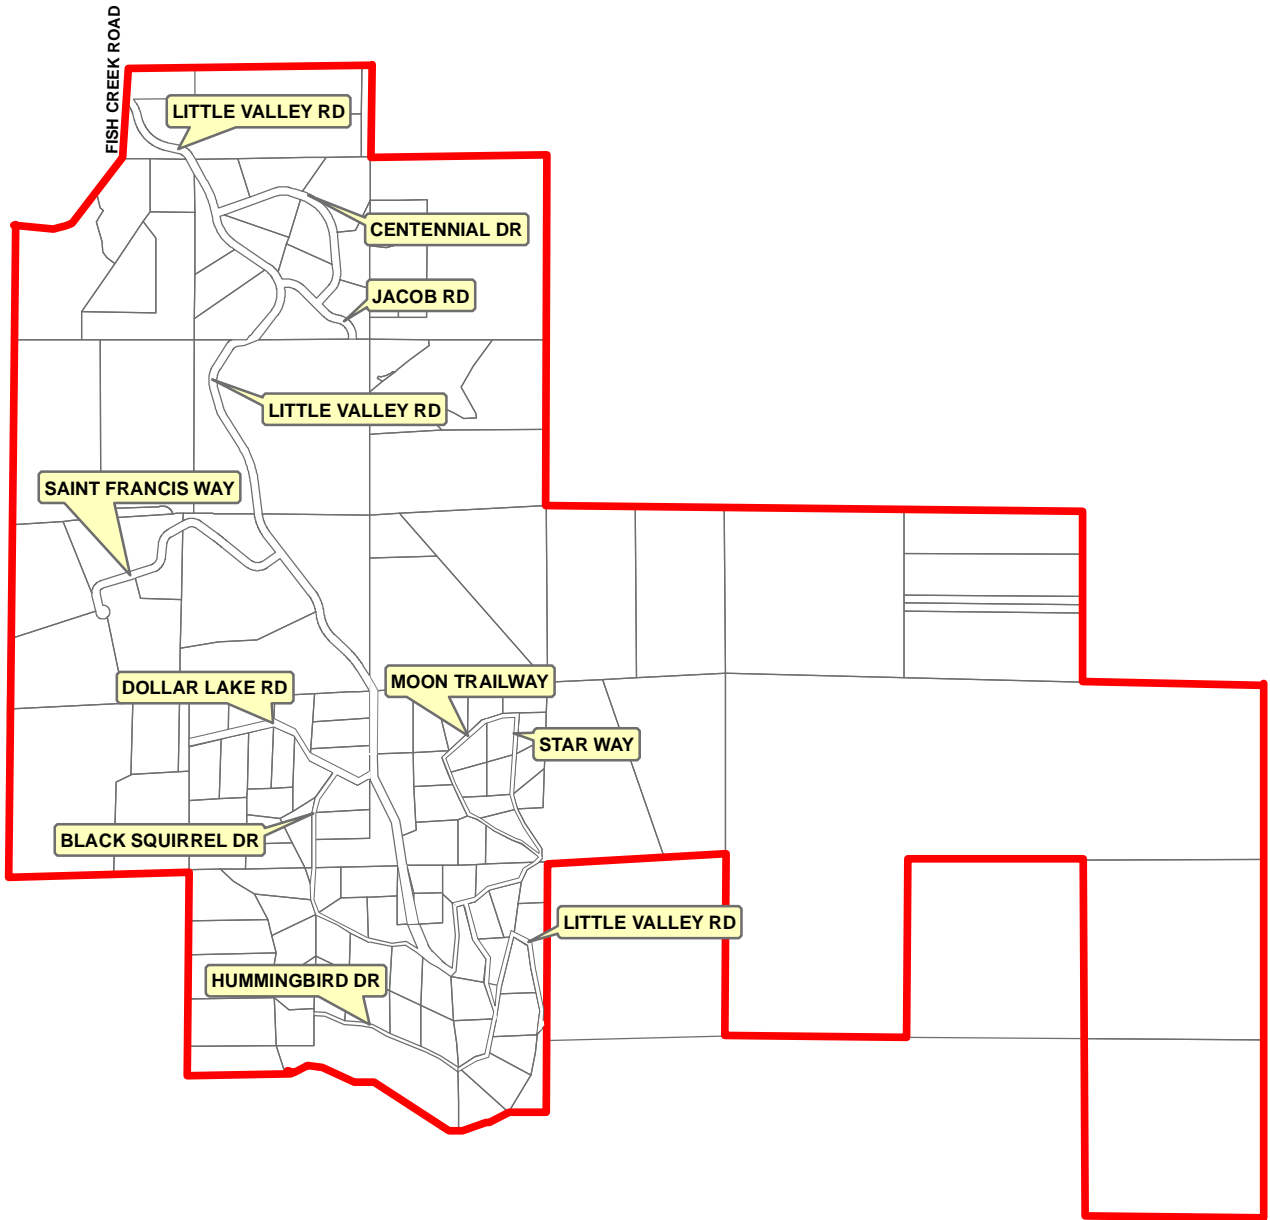

LITTLE VALLEY - GID #14

Scale: 1:17,000

Legend

-  Little Valley
-  GID Boundary

4