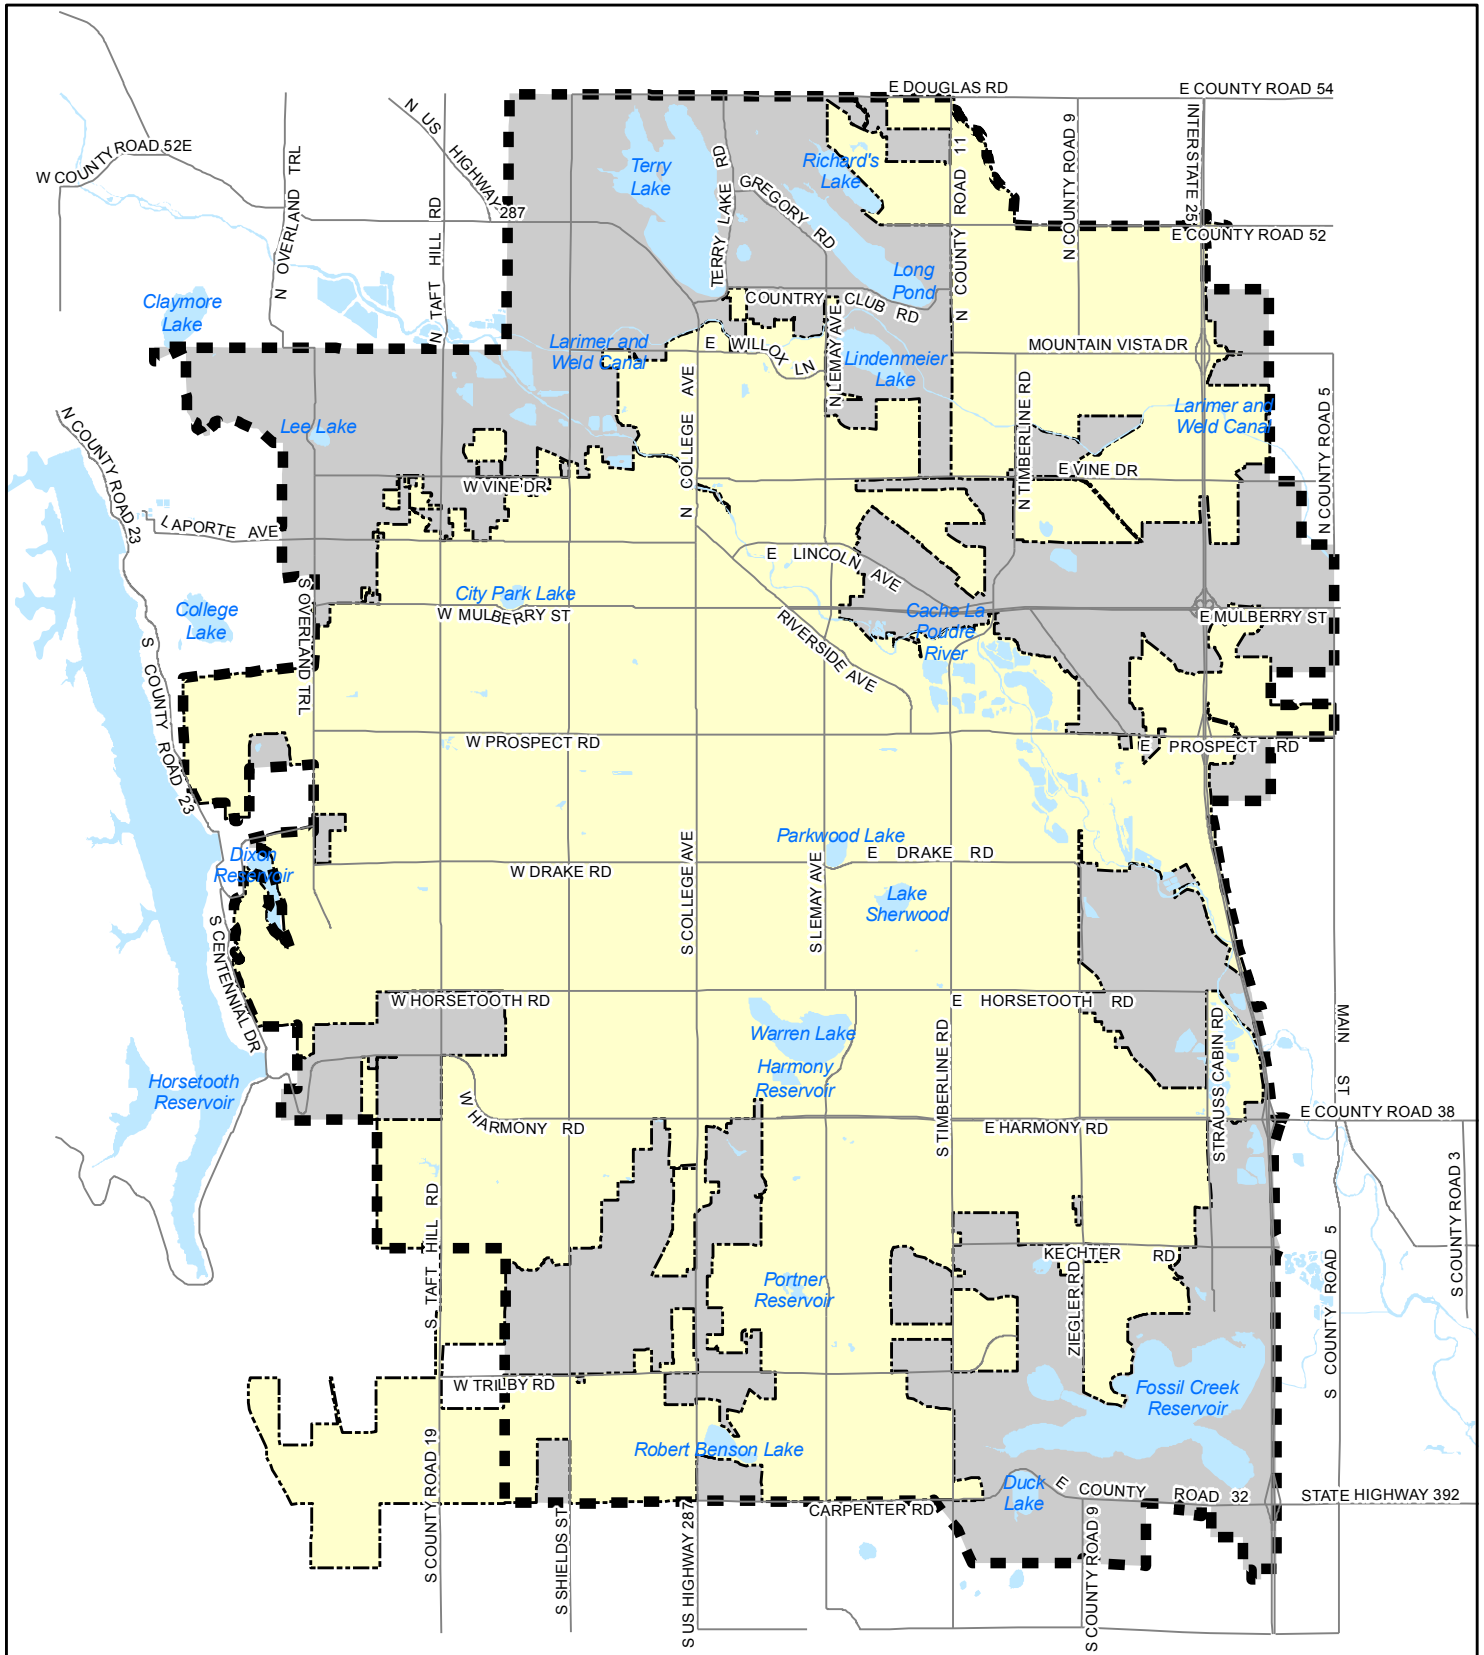

Fort Collins Growth Management Area (GMA)

Legend

-  Growth Management Area Boundary
-  City Limits
-  Growth Management Area
-  Water Features

Adopted March 2005