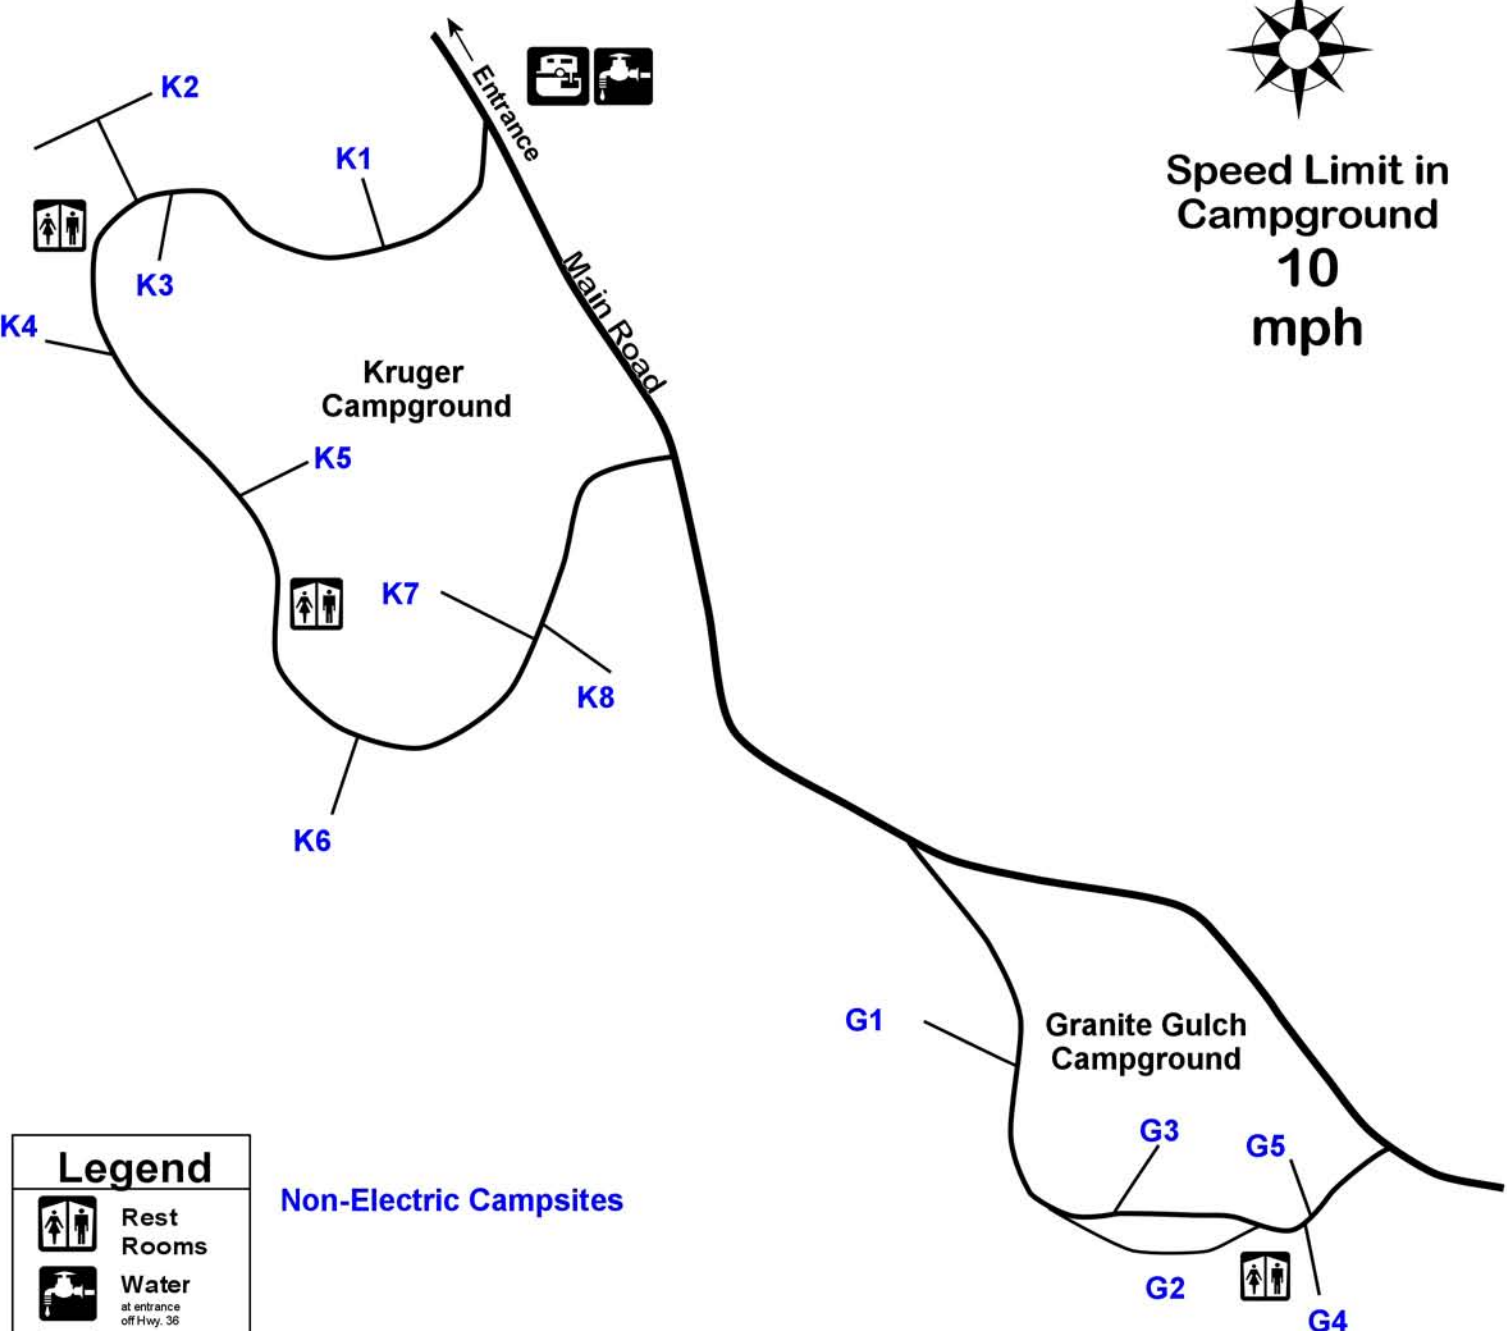

Kruger Campground (Campground 3)

Granite Gulch Campground (Campground 4)

at Hermit Park Open Space

17 Hermit Park Road; Estes Park, CO 80517

Speed Limit in
Campground
10
mph

Non-Electric Campsites

Larimer County Natural Resources
1800 South County Road 31
Loveland, Colorado 80537
(970) 679-4570
www.larimer.org/naturalresources
www.larimercamping.com

Legend	
	Rest Rooms
	Water <small>at entrance off Hwy. 36</small>
	Picnic Area
	Shelter
	Parking Area
	RV Dump Station <small>at entrance off Hwy. 36</small>

0 500 feet

Map by Mike Mosehauer 2/2012