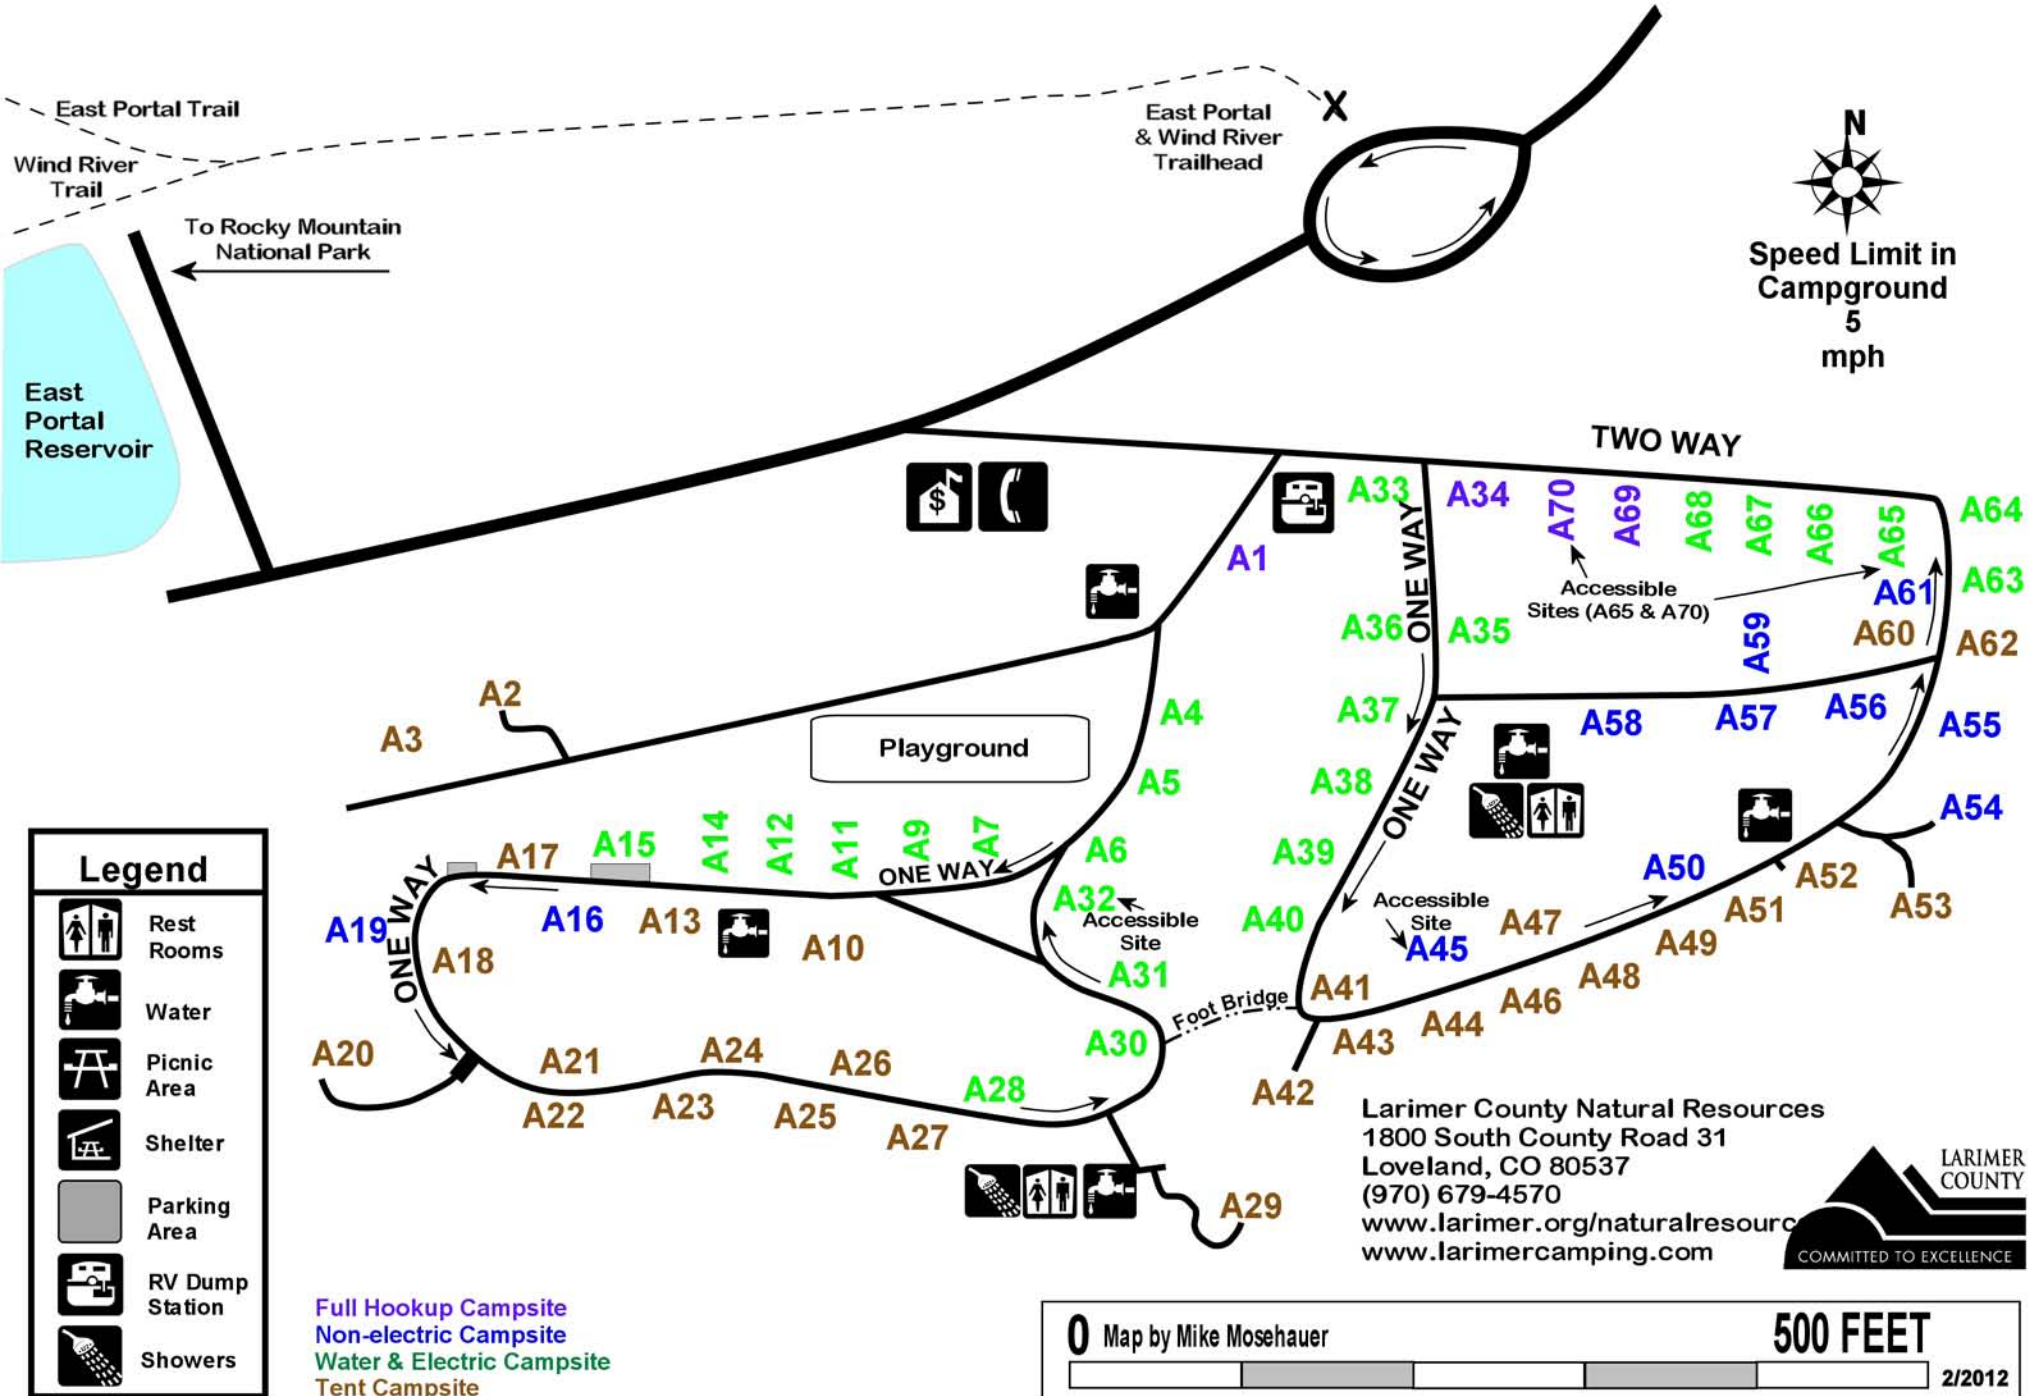

# Estes Park Campground at East Portal

3420 Tunnel Road; Estes Park, CO 80517

### Legend

- Rest Rooms
- Water
- Picnic Area
- Shelter
- Parking Area
- RV Dump Station
- Showers

Full Hookup Campsite  
Non-electric Campsite  
Water & Electric Campsite  
Tent Campsite

Larimer County Natural Resources  
 1800 South County Road 31  
 Loveland, CO 80537  
 (970) 679-4570  
[www.larimer.org/naturalresources](http://www.larimer.org/naturalresources)  
[www.larimercamping.com](http://www.larimercamping.com)

0 Map by Mike Mosehauer 500 FEET

2/2012